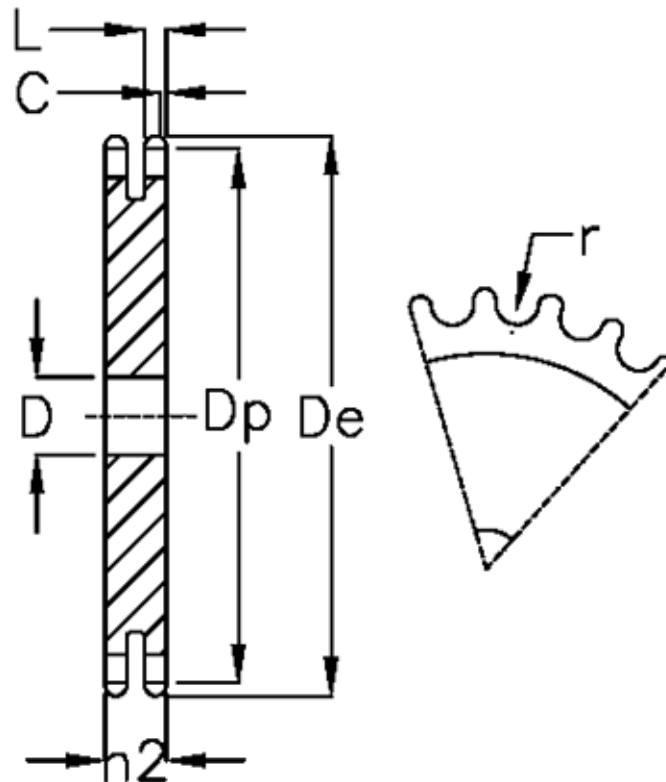

Article number: 616022007032

Description: Plate wheel 12 B-2 Z=32 duplex

## Measures

C	= 2
D	= 20
De	= 203.3
Dp	= 194.35
For chain size	= 3/4 x 7/16
For chain type	= 12 B-2
h2	= 30.3
L	= 10.8

Number of teeth	= 32
r	= 12.07